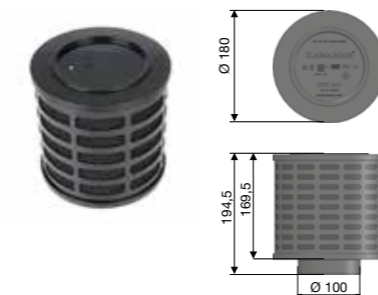

Externe motor kit

HF4001