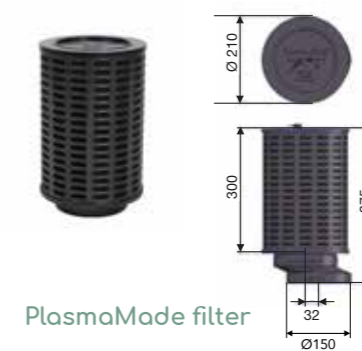

PlasmaMade filter

HF4002