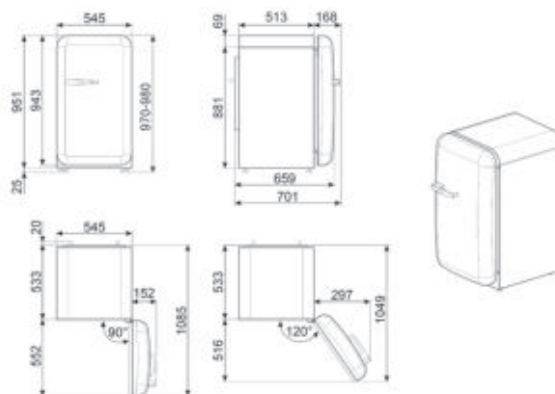

FAB1ORCR5

ENKELDEURS KOELKAST, VRIESVAK, CRÈME,
SCHARNIEREN RECHTS